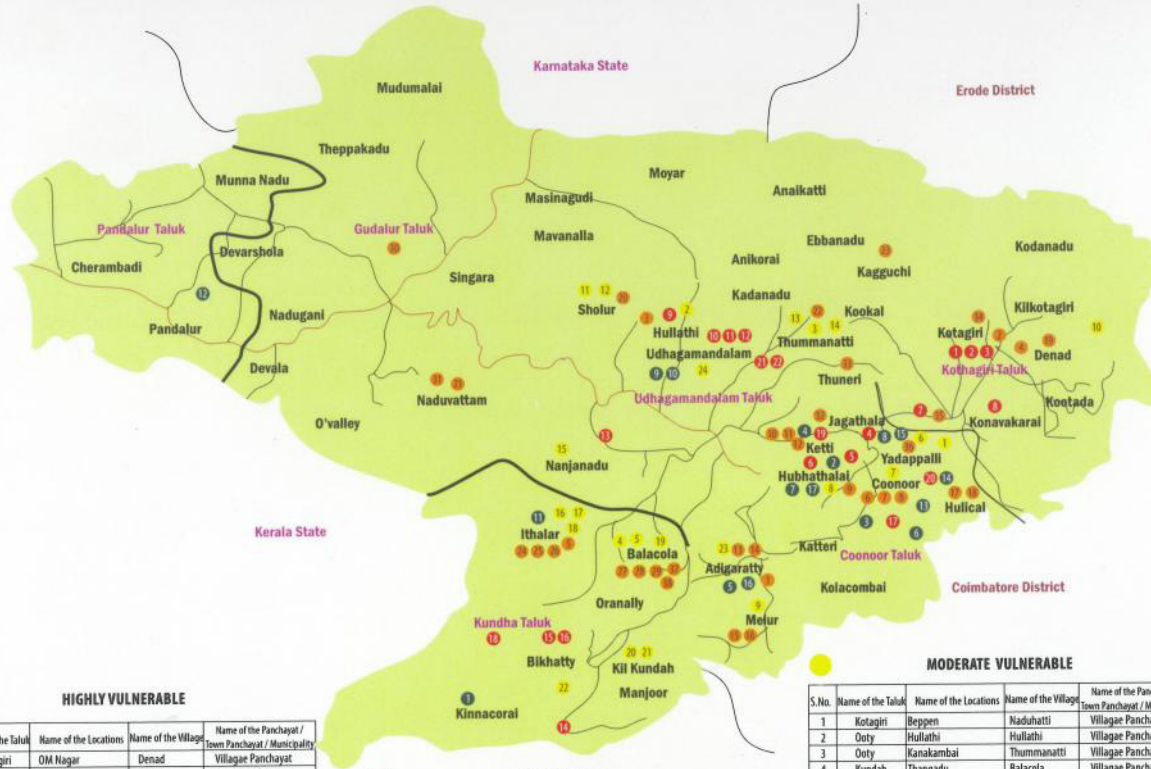

# THE NILGIRIS DISTRICT VULNERABLE AREA MAP

## HIGHLY VULNERABLE

S.No.	Name of the Taluk	Name of the Locations	Name of the Village	Name of the Panchayat / Town Panchayat / Municipality
1	Kotagiri	OM Nagar	Denad	Village Panchayat
2	Kotagiri	Tharitu Medu	Kotagiri	Town Panchayat
3	Kotagiri	Kannigadevi Colony	Kotagiri	Town Panchayat
4	Kotagiri	Jagathala	Jagathala	Town Panchayat
5	Kotagiri	Bikkatti	Jagathala	Town Panchayat
6	Kotagiri	Aruvangudu	Jagathala	Town Panchayat
7	Kotagiri	Kattabettu	Naduhatti	Village Panchayat
8	Kotagiri	Konavakarai	Konavakarai	Village Panchayat
9	Ooty	Kallatty Alagarmalai	Hullathi	Village Panchayat
10	Ooty	Nondimedu	Ooty Town	Municipality
11	Ooty	Colonies in Elk Hill	Ooty Town	Municipality
12	Ooty	Thalayattimund	Ooty Town	Municipality
13	Ooty	Mutturai	Nanjanadu	Village Panchayat
14	Kundah	Gedda	Kil Kundah	Town Panchayat
15	Kundah	Emerald	Mulligoor	Village Panchayat
16	Kundah	Shivu Sakthi Nagar	Bikkatti	Town Panchayat
17	Coonoor	Coonoor Town Limit	Coonoor	Municipality
18	Kundah	Baramoola	Balacola	Village Panchayat
19	Coonoor	Allangi	Ketti	Town Panchayat
20	Coonoor	Coonoor Mts. Road	Coonoor	Municipality
21	Ooty	Grandduff Colony	Ooty Town	Municipality
22	Ooty	Valley View Anna Nagar	Ooty Town	Municipality